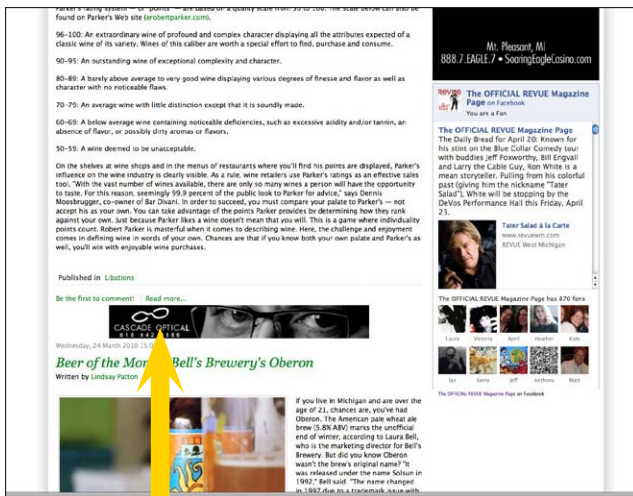

MID BANNER (468 x 60 pixels, ROS)
$50 PER MONTH